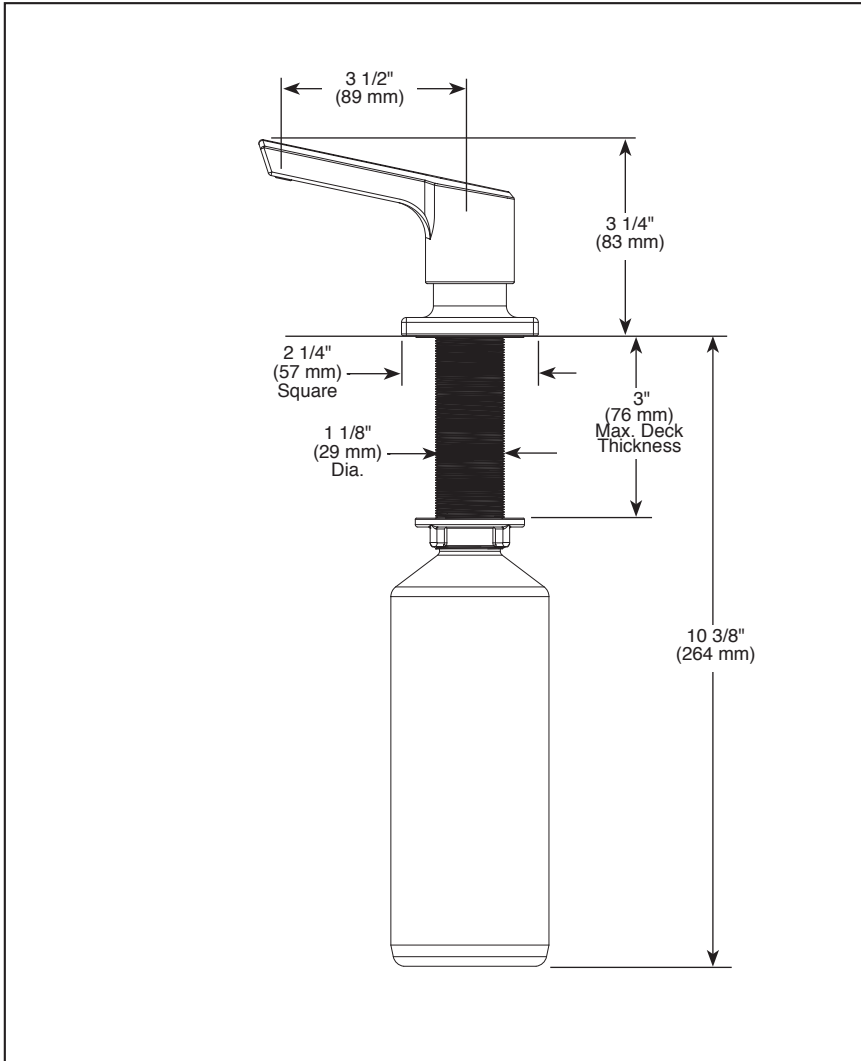

Submitted Model No.: _____

Specific Features: _____

▲ Designate Proper Finish Suffix

see what Delta can do™

SOAP DISPENSER

STANDARD SPECIFICATIONS:

- 13 ounce bottle
- Refillable from above the deck
- Fits hole size 1 3/8" +/- 1/8"